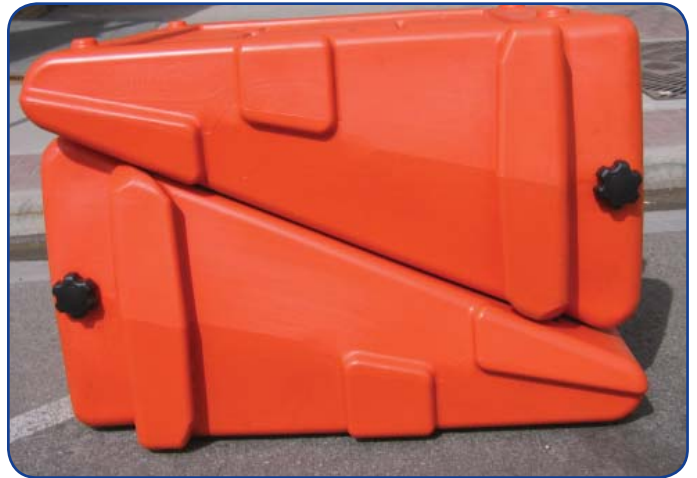

Interlocking components are specially designed to allow the barricades to store in neat cubes.